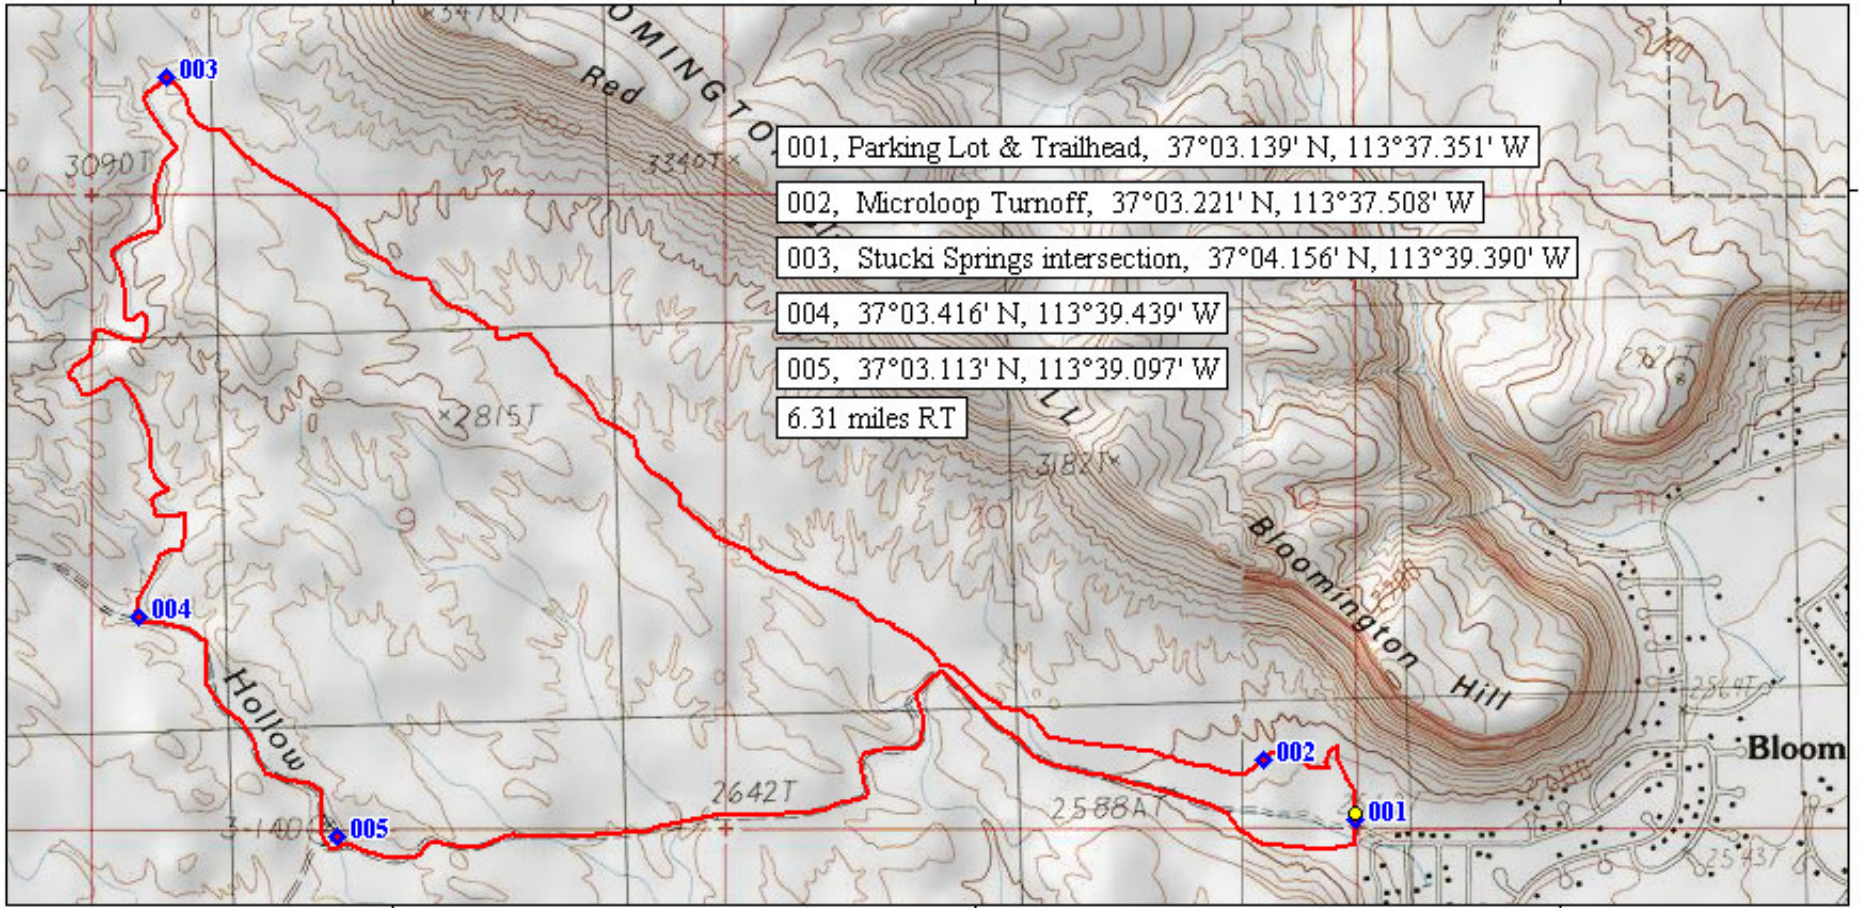

Bloomington Hills Micro-loop - RedRockTrails.com

113°39.000' W

113°38.000' W

WGS84 113°37.000' W

37°04.000' N

37°04.000' N

113°39.000' W

113°38.000' W

WGS84 113°37.000' W

TN★/MN
13°

Printed from TOPO! ©2000 National Geographic Holdings (www.topo.com)